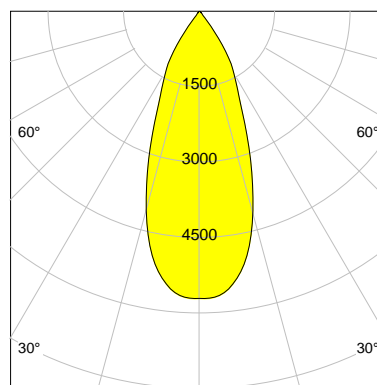

REFLECTOR

Technology	ULTRA
Material	Miro 4 Silver
FWHM	40°
FWTM	71°